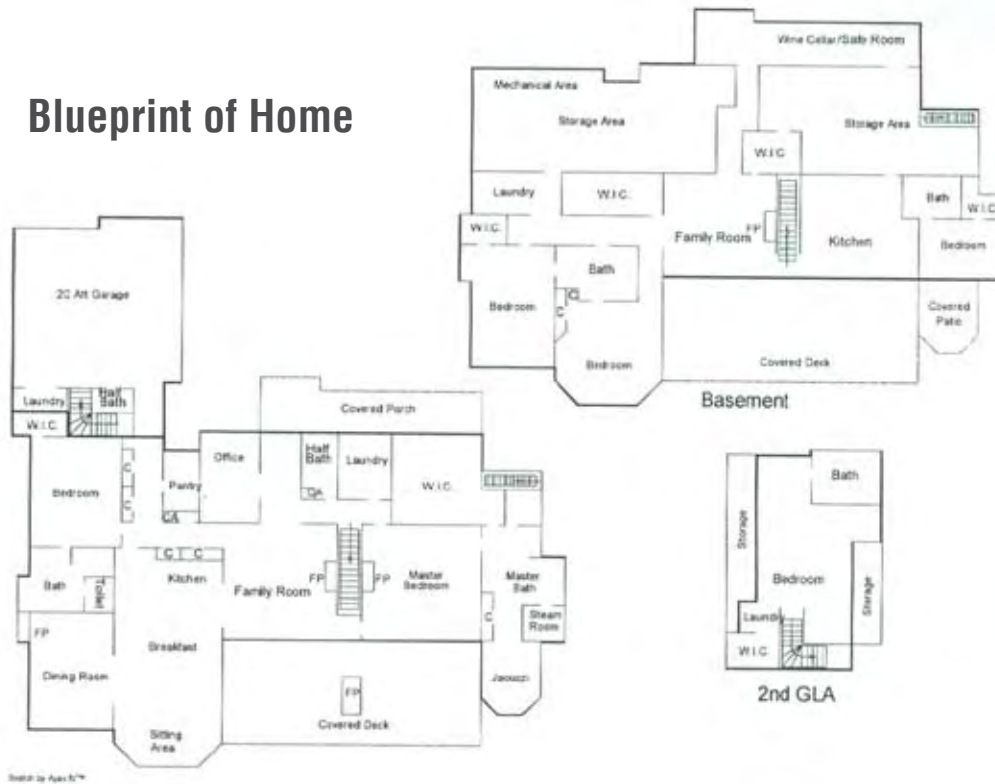

CUSTOM HOME FOR SALE

Blueprint of Home

Visit www.ffbh.com/property.html for other listings!